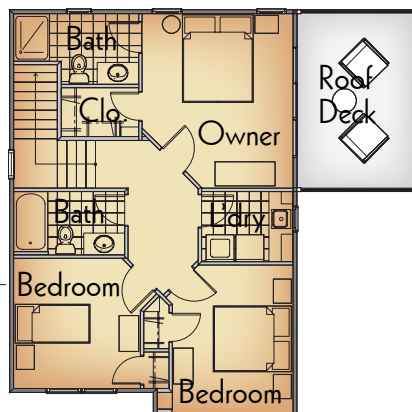

Cottage Home

Stevensville Timberframe

Main Level Features

- Kitchen with Peninsula
- Great Room with Wrap-around Decks and Screen Porch
- Dining Area
- Locker Room
- Half Bath

Upper Level Features

- Owner Suite with Private Bath and Roof Deck
- Two Bedrooms
- Full Bath

Square Footage

Main Level	792
Upper Level	738
Total	1530

Dimensions (w/ Deck)

Overall Width	40 ft.
Overall Depth	52 ft.

Main Level

Upper Level

LAKE OLIVER

Call 877-LAKEOLIVER
 877-525-3654
www.lakeoliver.com