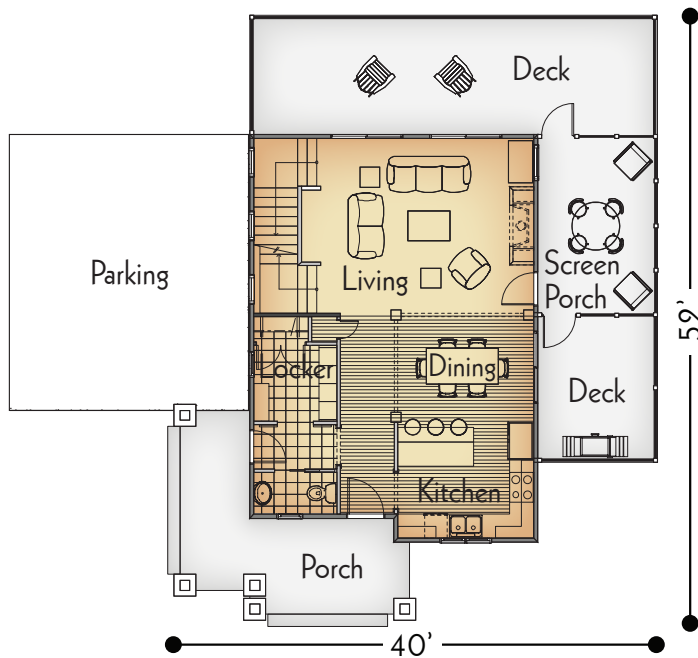

Cottage Home

Stevensville Timberframe

Main Level Features

- Kitchen with Peninsula
- Great Room with Wrap-around Decks and Screen Porch
- Dining Area
- Locker Room
- Half Bath

Upper Level Features

- Owner Suite with Private Bath and Roof Deck
- Two Bedrooms
- Full Bath

Square Footage

Main Level	792
Upper Level	738
Total	1530

Dimensions (w/ Deck)

Overall Width	40 ft.
Overall Depth	52 ft.

Main Level

Upper Level

LAKE OLIVER

Call 877-LAKEOLIVER
 877-525-3654
www.lakeoliver.com