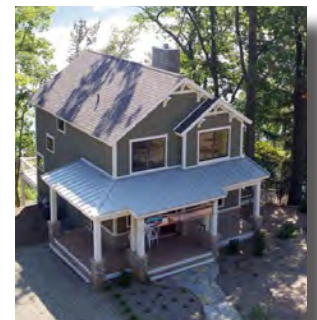

Cottage Home

Stevensville Timberframe

Main Level Features

- Kitchen with Peninsula
- Great Room with Wrap-around Decks and Screen Porch
- Dining Area
- Locker Room
- Half Bath

Upper Level Features

- Owner Suite with Private Bath and Roof Deck
- Two Bedrooms
- Full Bath

Square Footage

Main Level	792
Upper Level	738
Total	1530

Dimensions (w/ Deck)

Overall Width	40 ft.
Overall Depth	52 ft.

Main Level

Upper Level

LAKE OLIVER

Call 877-LAKEOLIVER
 877-525-3654
www.lakeoliver.com