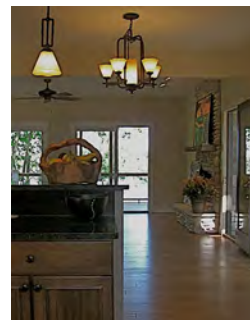

Dimensions (w/ Deck)

Overall Width	40 ft.
Overall Depth	52 ft.

Upper Level

LAKE OLIVER

Call 877-LAKEOLIVER
877-525-3654
www.lakeoliver.com