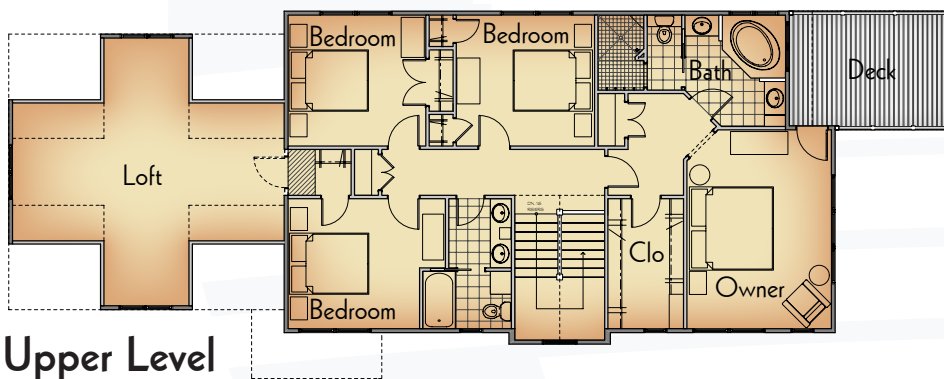

Cottage Home

Sand Bar

Main Level Features

- Kitchen with Large Island
- Great Room with Fireplace
- Dining Area with Adjacent Deck
- Office
- Full Bath
- Laundry Room

Upper Level Features

- Owner Suite with Large Bath and Walk-in Closet
- Three Additional Bedrooms
- Full Bath
- Bonus Loft Over Garage

Lower Level Features

- Family Room
- Full Bath

Square Footage - Finished

Main Level	1333
Upper Level	1231
Loft	393
Lower Level	598
Total	3555

Dimensions (w/ Decks)

Overall Width	32 ft.
Overall Depth	82 ft.