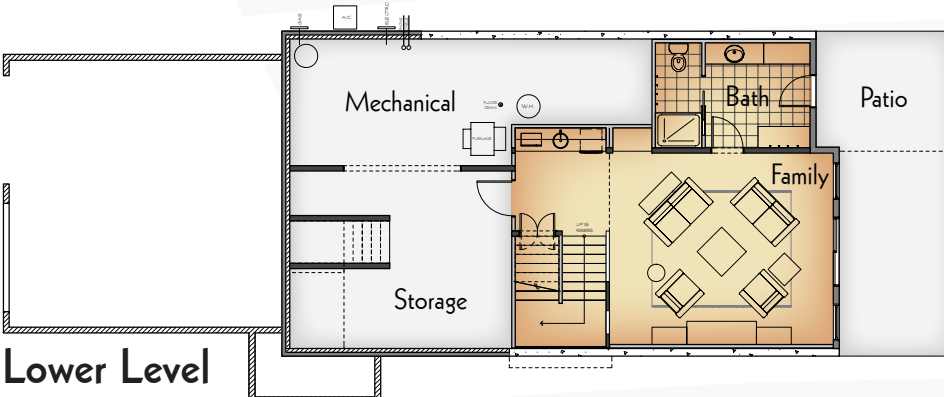

Cottage Home

Sand Bar

Main Level Features

- Kitchen with Large Island
- Great Room with Fireplace
- Dining Area with Adjacent Deck
- Office
- Full Bath
- Laundry Room

Upper Level Features

- Owner Suite with Large Bath and Walk-in Closet
- Three Additional Bedrooms
- Full Bath
- Bonus Loft Over Garage

Lower Level Features

- Family Room
- Full Bath

Square Footage - Finished

Main Level	1333
Upper Level	1231
Loft	393
Lower Level	598
Total	3555

Dimensions (w/ Decks)

Overall Width	32 ft.
Overall Depth	82 ft.