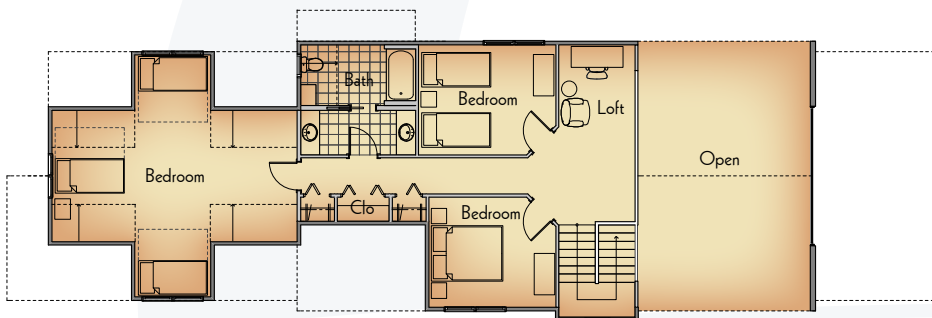

Cottage Home

Princeville

Main Level

Upper Level

Main Level Features

- Kitchen with Large Island
- Great Room
- Three-season Sunroom
- Dining Area
- Owner Suite with Large Bath and Closet
- 3/4 Bath
- Laundry Room

Upper Level Features

- Study Loft Overlooking Great Room
- Two Bedrooms
- Full Bath
- Bunk Room Over Garage

Square Footage - Finished

Main Level	1308
Upper Level	756
Loft	410
Total	2474

Dimensions (w/ Porches)

Overall Width	30 ft.
Overall Depth	90 ft.

LAKE OLIVER