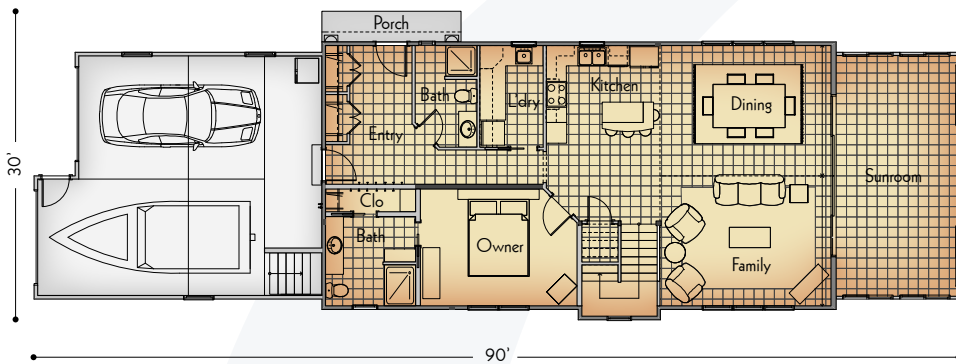

Cottage Home

Princeville

Main Level

Upper Level

Main Level Features

- Kitchen with Large Island
- Great Room
- Three-season Sunroom
- Dining Area
- Owner Suite with Large Bath and Closet
- 3/4 Bath
- Laundry Room

Upper Level Features

- Study Loft Overlooking Great Room
- Two Bedrooms
- Full Bath
- Bunk Room Over Garage

Square Footage - Finished

Main Level	1308
Upper Level	756
Loft	410
Total	2474

Dimensions (w/ Porches)

Overall Width	30 ft.
Overall Depth	90 ft.

LAKE OLIVER