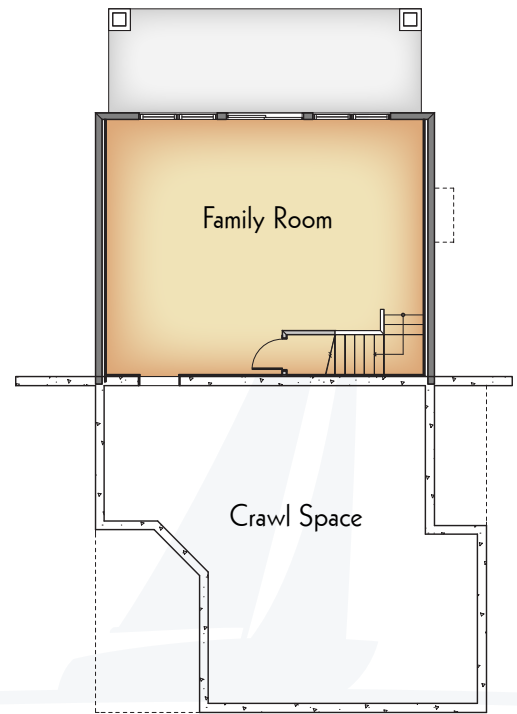

Cottage Home

Manistee

Loft Level

Main Level

Lower Level

Main Level Features

- Kitchen with Island
- Great Room with Vaulted Ceiling
- Dining Area
- Owner Suite with Full Bath
- Second Bedroom
- 3/4 Bath
- Laundry Closet

Loft Level Features

- Bunk Space
- Optional Full Bath

Lower Level Features

- Family Room

Square Footage

Main Level	1148
Loft Level	301
Lower Level	541
Deck/Porch	344

Dimensions (w/o Deck)

Overall Width	46 ft.
Overall Depth	30 ft.