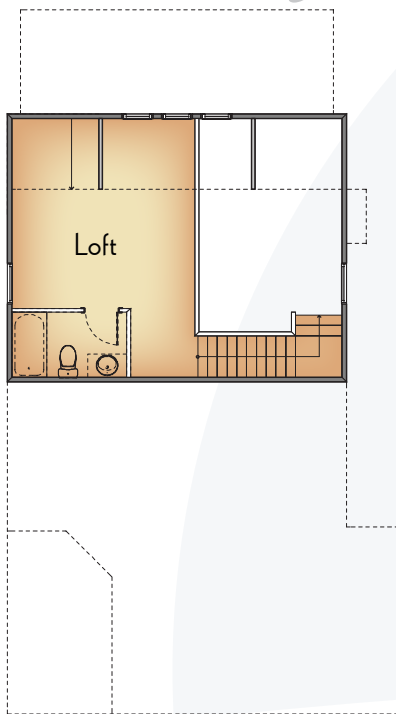

Cottage Home

Manistee

Loft Level

Main Level

Lower Level

Main Level Features

- Kitchen with Island
- Great Room with Vaulted Ceiling
- Dining Area
- Owner Suite with Full Bath
- Second Bedroom
- 3/4 Bath
- Laundry Closet

Loft Level Features

- Bunk Space
- Optional Full Bath

Lower Level Features

- Family Room

Square Footage

Main Level	1148
Loft Level	301
Lower Level	541
Deck/Porch	344

Dimensions (w/o Deck)

Overall Width	46 ft.
Overall Depth	30 ft.