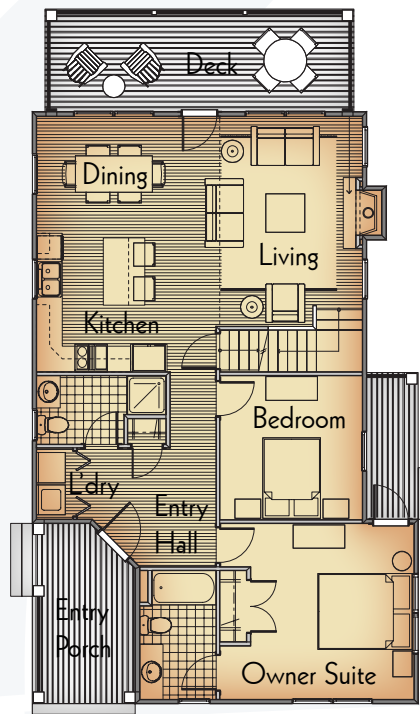

Cottage Home

Manistee

Loft Level

Main Level

Lower Level

Main Level Features

- Kitchen with Island
- Great Room with Vaulted Ceiling
- Dining Area
- Owner Suite with Full Bath
- Second Bedroom
- 3/4 Bath
- Laundry Closet

Loft Level Features

- Bunk Space
- Optional Full Bath

Lower Level Features

- Family Room

Square Footage

Main Level	1148
Loft Level	301
Lower Level	541
Deck/Porch	344

Dimensions (w/o Deck)

Overall Width	46 ft.
Overall Depth	30 ft.

LAKE OLIVER