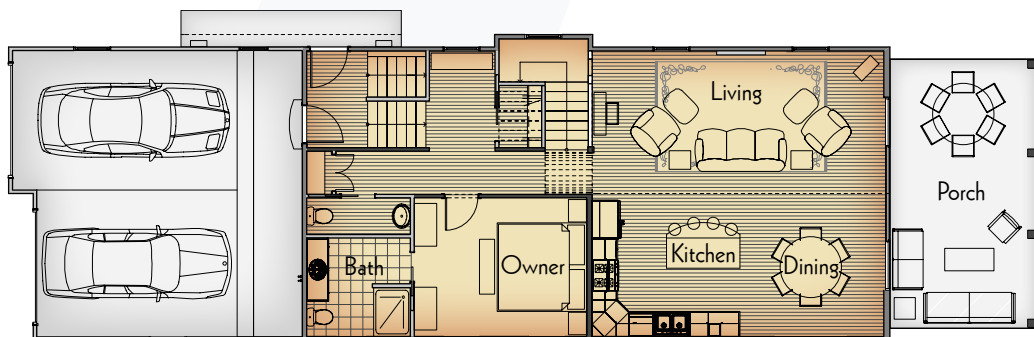

Cottage Home

Glen Lake

Main Level

Upper Level

Lower Level

Main Level Features

- Split Entry Hall w/ Walk-in Closet
- Kitchen with Large Island
- Great Room with Vaulted Ceiling and Adjacent Covered Porch
- Dining Area
- Owner Suite with Private Bath
- Half Bath
- Stair Tower

Upper Level Features

- Two Bedrooms
- Shared Bath w/ Double Vanities

Lower Level Features

- Laundry Room
- Family Room with Bar
- Home Office/Bedroom
- Full Bath

Square Footage - Finished

Main Level	1160
Upper Level	578
Lower Level	1080
Total	2818

Dimensions (w/o Porch)

Overall Width	24 ft.
Overall Depth	70 ft.

LAKE OLIVER

Call 877-LAKEOLIVER
877-525-3654
www.lakeoliver.com