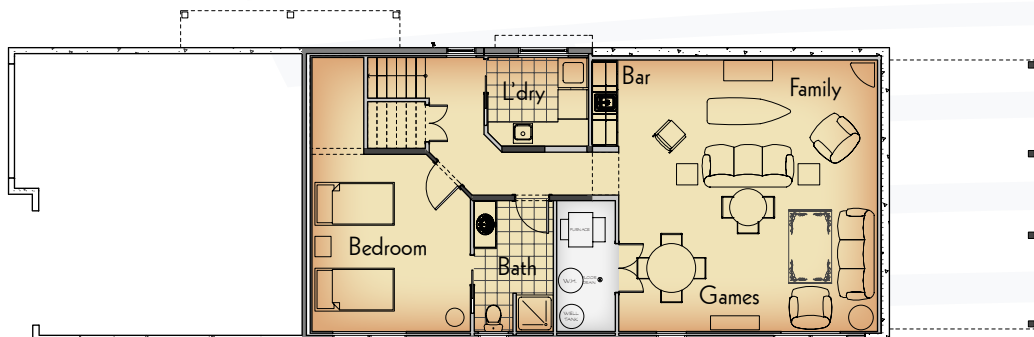

Cottage Home

Glen Lake

Main Level

Upper Level

Lower Level

Main Level Features

- Split Entry Hall w/ Walk-in Closet
- Kitchen with Large Island
- Great Room with Vaulted Ceiling and Adjacent Covered Porch
- Dining Area
- Owner Suite with Private Bath
- Half Bath
- Stair Tower

Upper Level Features

- Two Bedrooms
- Shared Bath w/ Double Vanities

Lower Level Features

- Laundry Room
- Family Room with Bar
- Home Office/Bedroom
- Full Bath

Square Footage - Finished

Main Level	1160
Upper Level	578
Lower Level	1080
Total	2818

Dimensions (w/o Porch)

Overall Width	24 ft.
Overall Depth	70 ft.

LAKE OLIVER

Call 877-LAKEOLIVER
877-525-3654
www.lakeoliver.com