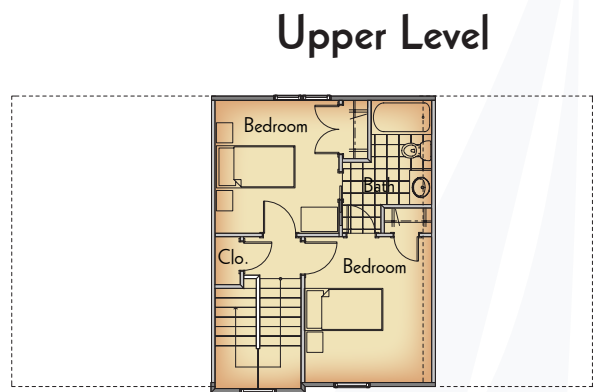

### Main Level Features

- Kitchen with Curved Island
- Great Room with Fireplace
- Screen Porch
- Dining Area
- Owner Suite with Bath, Walk-in Closet
- Half Bath
- Laundry Room

### Lower Level Features

- One Bedroom
- Family Room with Game Area
- Full Bath
- Storage/Mechanical Room

### Upper Level Features

- Two Additional Bedrooms
- Shared Full Bath

### Dimensions (w/ Porches)

Overall Width	58 ft.
Overall Depth	42 ft.

LAKE OLIVER

Call 877-LAKEOLIVER

877-525-3654

www.lakeoliver.com