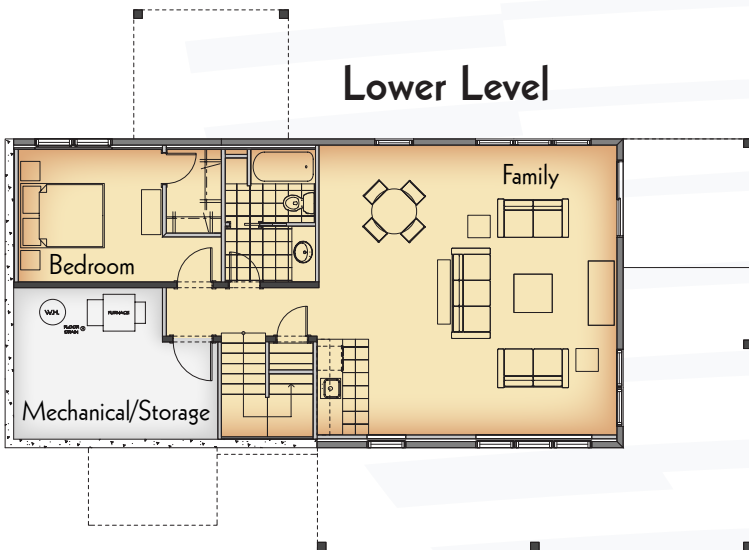

### Main Level Features

- Kitchen with Curved Island
- Great Room with Fireplace
- Screen Porch
- Dining Area
- Owner Suite with Bath, Walk-in Closet
- Half Bath
- Laundry Room

### Lower Level Features

- One Bedroom
- Family Room with Game Area
- Full Bath
- Storage/Mechanical Room

### Upper Level Features

- Two Additional Bedrooms
- Shared Full Bath

### Dimensions (w/ Porches)

Overall Width	58 ft.
Overall Depth	42 ft.

LAKE OLIVER

Call 877-LAKEOLIVER

877-525-3654

www.lakeoliver.com