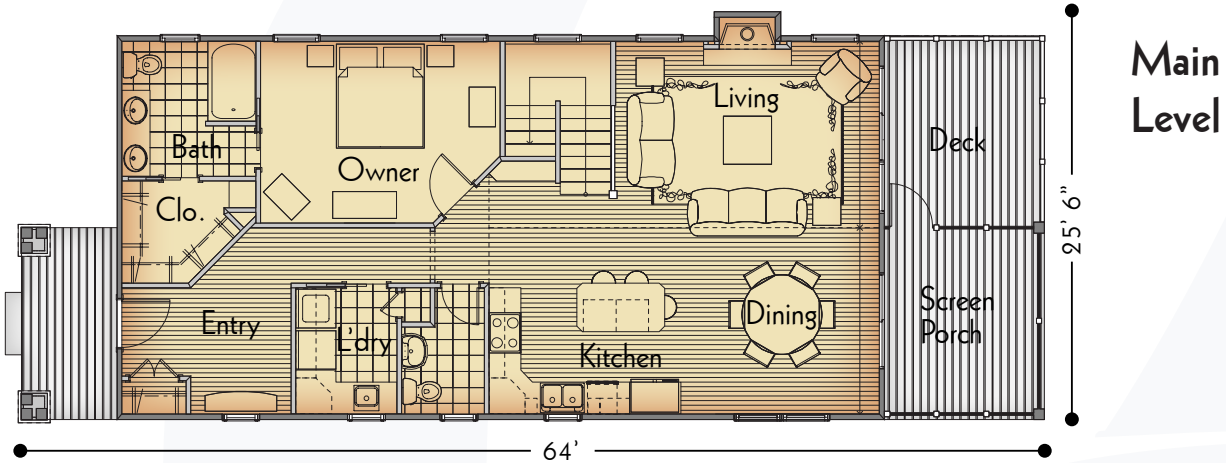

### Main Level Features

- Kitchen with Island
- Great Room with Fireplace
- Screen Porch
- Dining Area
- Owner Suite with Bath and Walk-in Closet
- Laundry Room

### Lower Level Features

- Two Additional Bedrooms
- Family Room with Game Area
- Full Bath
- Storage/Mechanical Room

### Finished Square Footage

Main level	1152
Lower Level	977
Screen Porch	120
Decks	204

### Dimensions (w/Porches)

Overall Width	26 ft.
Overall Depth	64 ft.

LAKE OLIVER

Call 877-LAKEOLIVER

877-525-3654

[www.lakeoliver.com](http://www.lakeoliver.com)