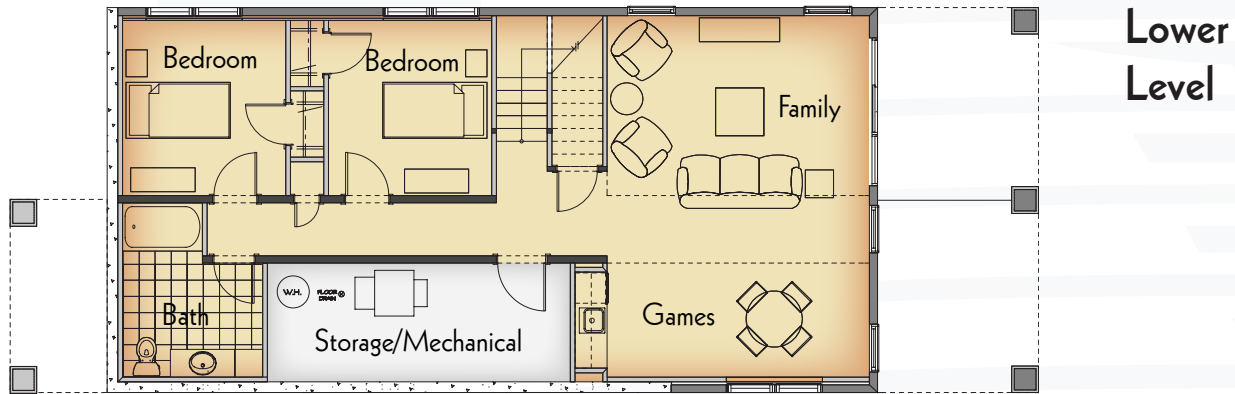

### Main Level Features

- Kitchen with Island
- Great Room with Fireplace
- Screen Porch
- Dining Area
- Owner Suite with Bath and Walk-in Closet
- Laundry Room

### Lower Level Features

- Two Additional Bedrooms
- Family Room with Game Area
- Full Bath
- Storage/Mechanical Room

### Finished Square Footage

Main level	1152
Lower Level	977
Screen Porch	120
Decks	204

### Dimensions (w/Porches)

Overall Width	26 ft.
Overall Depth	64 ft.

LAKE OLIVER

Call 877-LAKEOLIVER

877-525-3654

[www.lakeoliver.com](http://www.lakeoliver.com)